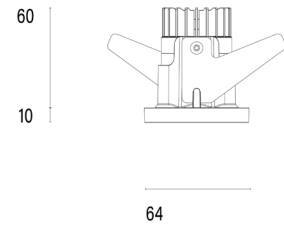

101 06 000100.023

Model

Name	Mono 060 Type 1 Recessed Downlighter
Finish	Structured Black
Area	Indoor / Outdoor

System

Power (Luminaire)	6.8W
Power (System)	8W
Voltage	240V-AC
Optics	Rotationally Symmetrical Direct 25°
Colour Temperature	2700°K
Luminous Flux	576lm
TM30	Rf95 Rg103
CRI	Ra98
Lumen Maintenance	L90 B10 50000hrs
Chromacity	<3 McAdam Step Ellipse
Articulation	Fixed
Cut-Out	Round 55mm x 90mm Depth
Ingress Protection	IP44
Control Device	Remote DALI (Included)
Class	III